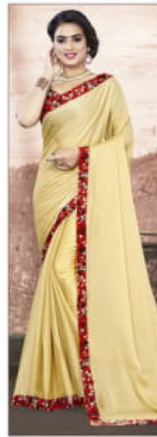

D.NO.25411

D.NO.25415