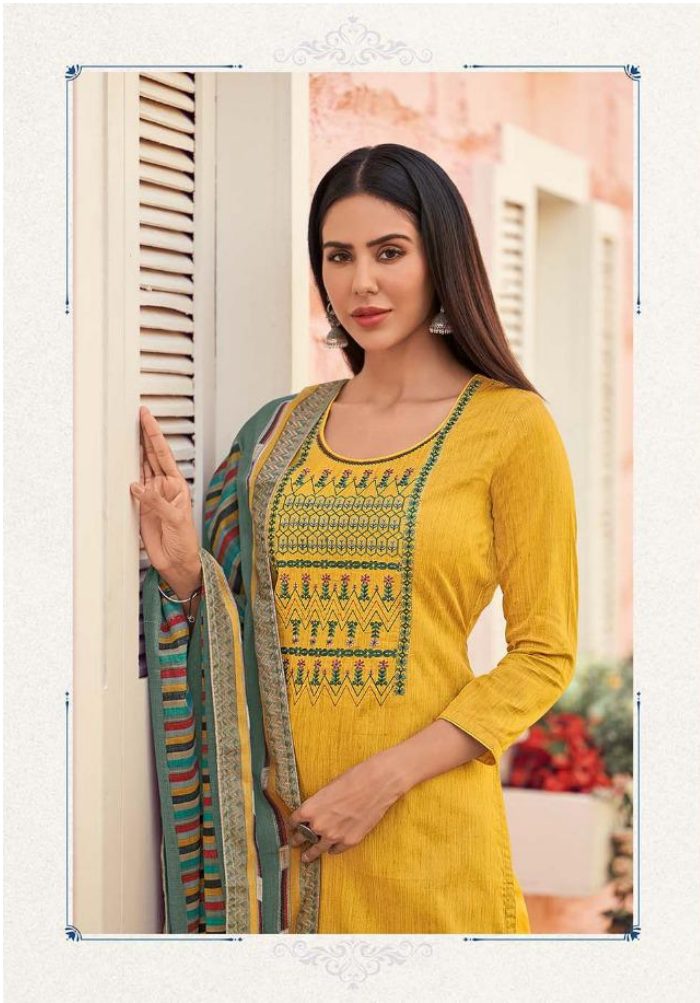

A woman with long dark hair is sitting on a white ledge, leaning against a wall. She is wearing an orange kurta with intricate floral embroidery and a green shawl with a colorful border. She is also wearing large silver earrings and a large silver ring. The background is a blurred indoor setting with a window.

48007

48008

DS

48002

48002

48003

A woman with long dark hair is sitting on a white ledge, leaning against a wall. She is wearing an orange long-sleeved kurta with intricate floral embroidery and a green shawl with a colorful border. She is also wearing large silver earrings and a large silver ring. The background is a blurred indoor setting with a window.