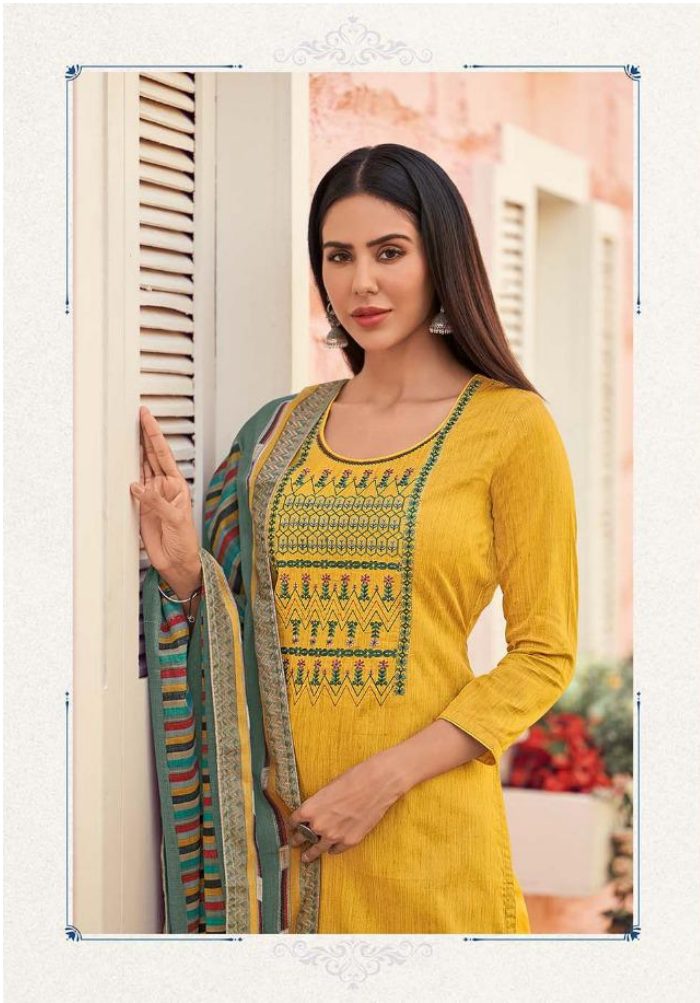

A woman with long dark hair is sitting on a white ledge, leaning against a wall. She is wearing a peach-colored kurta with intricate floral embroidery and a green shawl with a colorful border. She is also wearing large, ornate earrings and a large, decorative ring. The background is a soft-focus indoor setting with a window.

48008

DS

48002

48002

48003

A woman with long dark hair is sitting on a white ledge, leaning against a wall. She is wearing a peach-colored kurta with intricate floral embroidery and a green shawl with a colorful border. She is also wearing large, ornate earrings and a large, decorative ring. The background is a blurred indoor setting with a window.