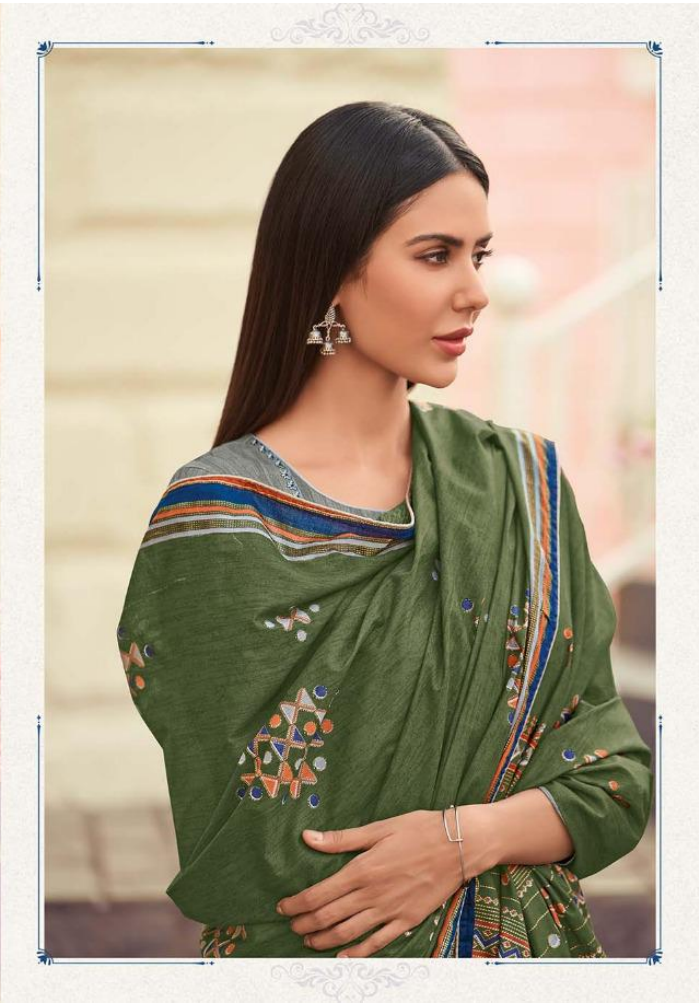

A woman with long dark hair is sitting on a white ledge, leaning against a wall. She is wearing an orange kurta with intricate floral embroidery and a green shawl with a colorful border. She is also wearing large silver earrings and a large silver ring. The background is a blurred indoor setting with a window.

48007

48008

DS

48002

48002

48003

A woman with long dark hair is sitting on a white ledge, leaning against a wall. She is wearing an orange long-sleeved kurta with intricate floral embroidery and a green shawl with a colorful border. She is also wearing large silver earrings and a large silver ring. The background is a blurred indoor setting with a window.