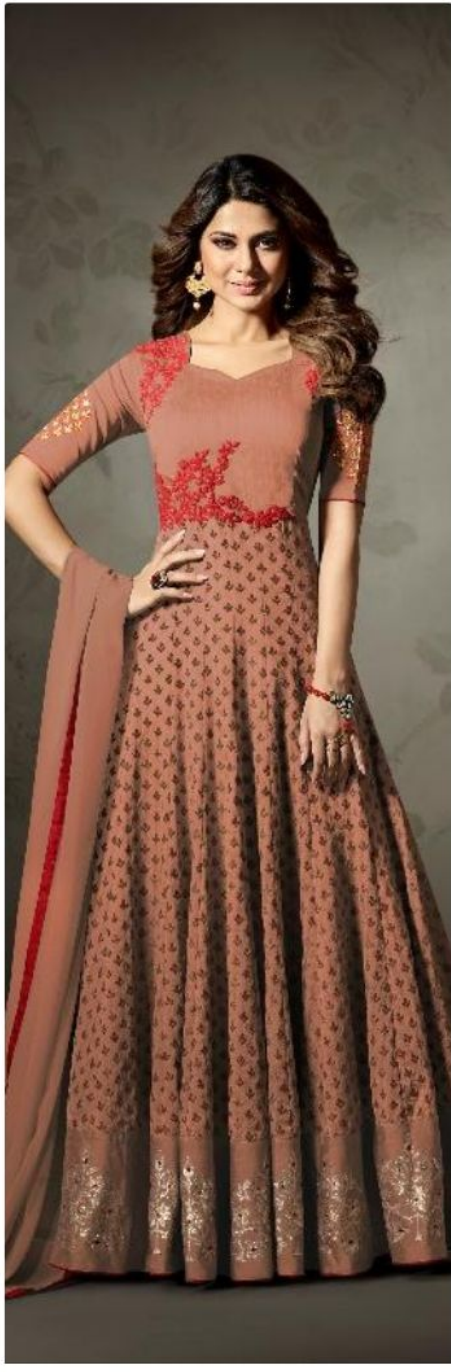

MUGDHA
D.NO:1117-A

MUGDHA
D.NO:1117-B

MUGDHA
D.NO:1117-C

MUGDHA®

D.NO:1117-C

MUGDHA®

D.NO:1117-B

MUGDHA

D.NO:1117-A

MUGDHA®

D.NO:1117-C

MUGDHA[®]

By

FASHION

DESIGN NO.	DESCRIPTION	WORK DETAIL	USP	RATE
1117 A,B,C COLOUR	TOP: SILK, JACQUARD BUTTI SILK, CHIFFON DUPATTA, INNER-BOTTOM- SANTOON	ZARI, RESHAM WORK, SPARKLING PATCH, DIAMONDS	NEW COLOR HEAVY LOOK FLOOR LENGTH ANARKALI WITH ETHNIC SPARKLING PATCH WORK	2650